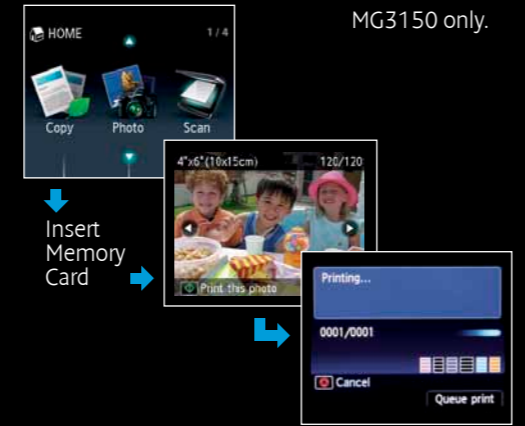

Innovative design saves space in your home

Canon's new FastFront design means ink and paper are easily accessed from the front of your All-In-One, providing a more compact and smaller footprint. So it can be put closer to a wall, or even placed on a shelf. Available on the MG2150 and MG3150 only.

Quick Operation

Access advanced features intuitively with Quick Operation

With Quick Operation it's easy to access frequently used modes and features. For example, it now takes just two simple steps to print photos from a memory card.